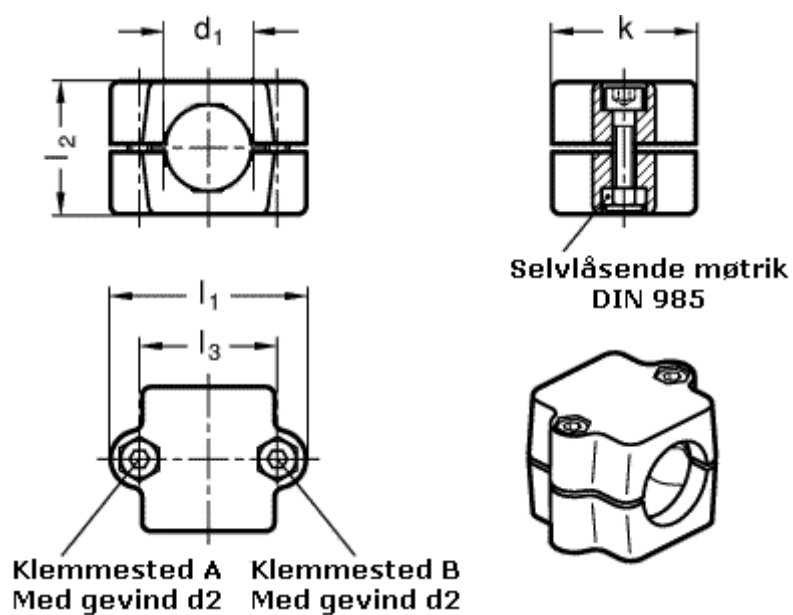

Article number: 20241B25442BL  
Description: E+G Tube connector  
GN 241-B25-44-BL

## Measures

d1 = 25  
d2 = M 8  
k = 50  
l1 = 68  
l2 = 46  
l3 = 48